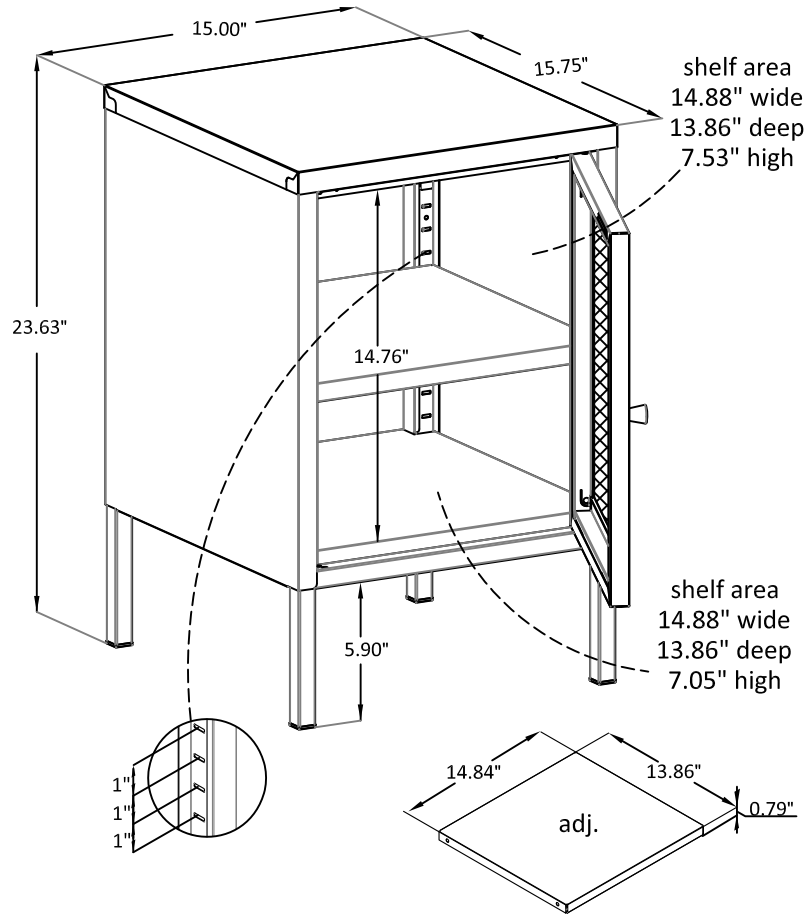

Side Table

7543XXXCOM

Overall Product Size:
 14.96"W x 15.00 "D x 23.63"H
 Total Storage: 1.73 cubic feet 38cm W x 40cm D x 60cm H

Maximum Weight Capacities
 Unit Weight: 17.60 lbs (8 kg)