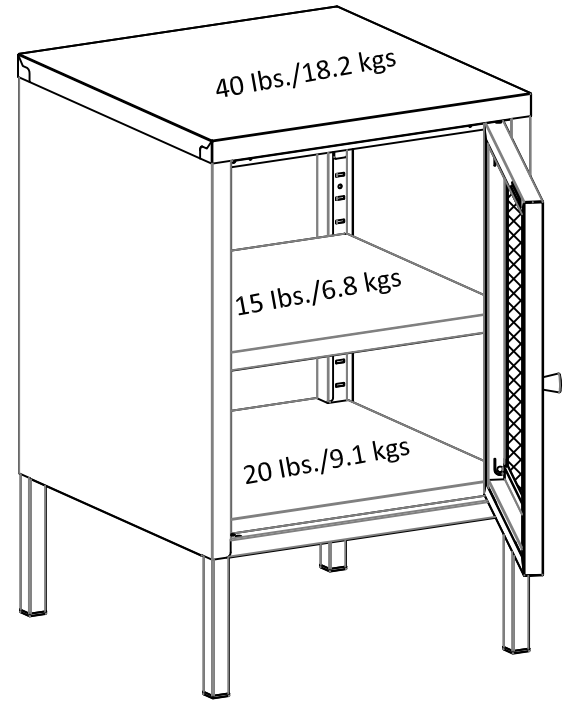

Side Table

7543XXXCOM

Overall Product Size:
 14.96"W x 15.00 "D x 23.63"H
 Total Storage: 1.73 cubic feet 38cm W x 40cm D x 60cm H

Maximum Weight Capacities
 Unit Weight: 17.60 lbs (8 kg)